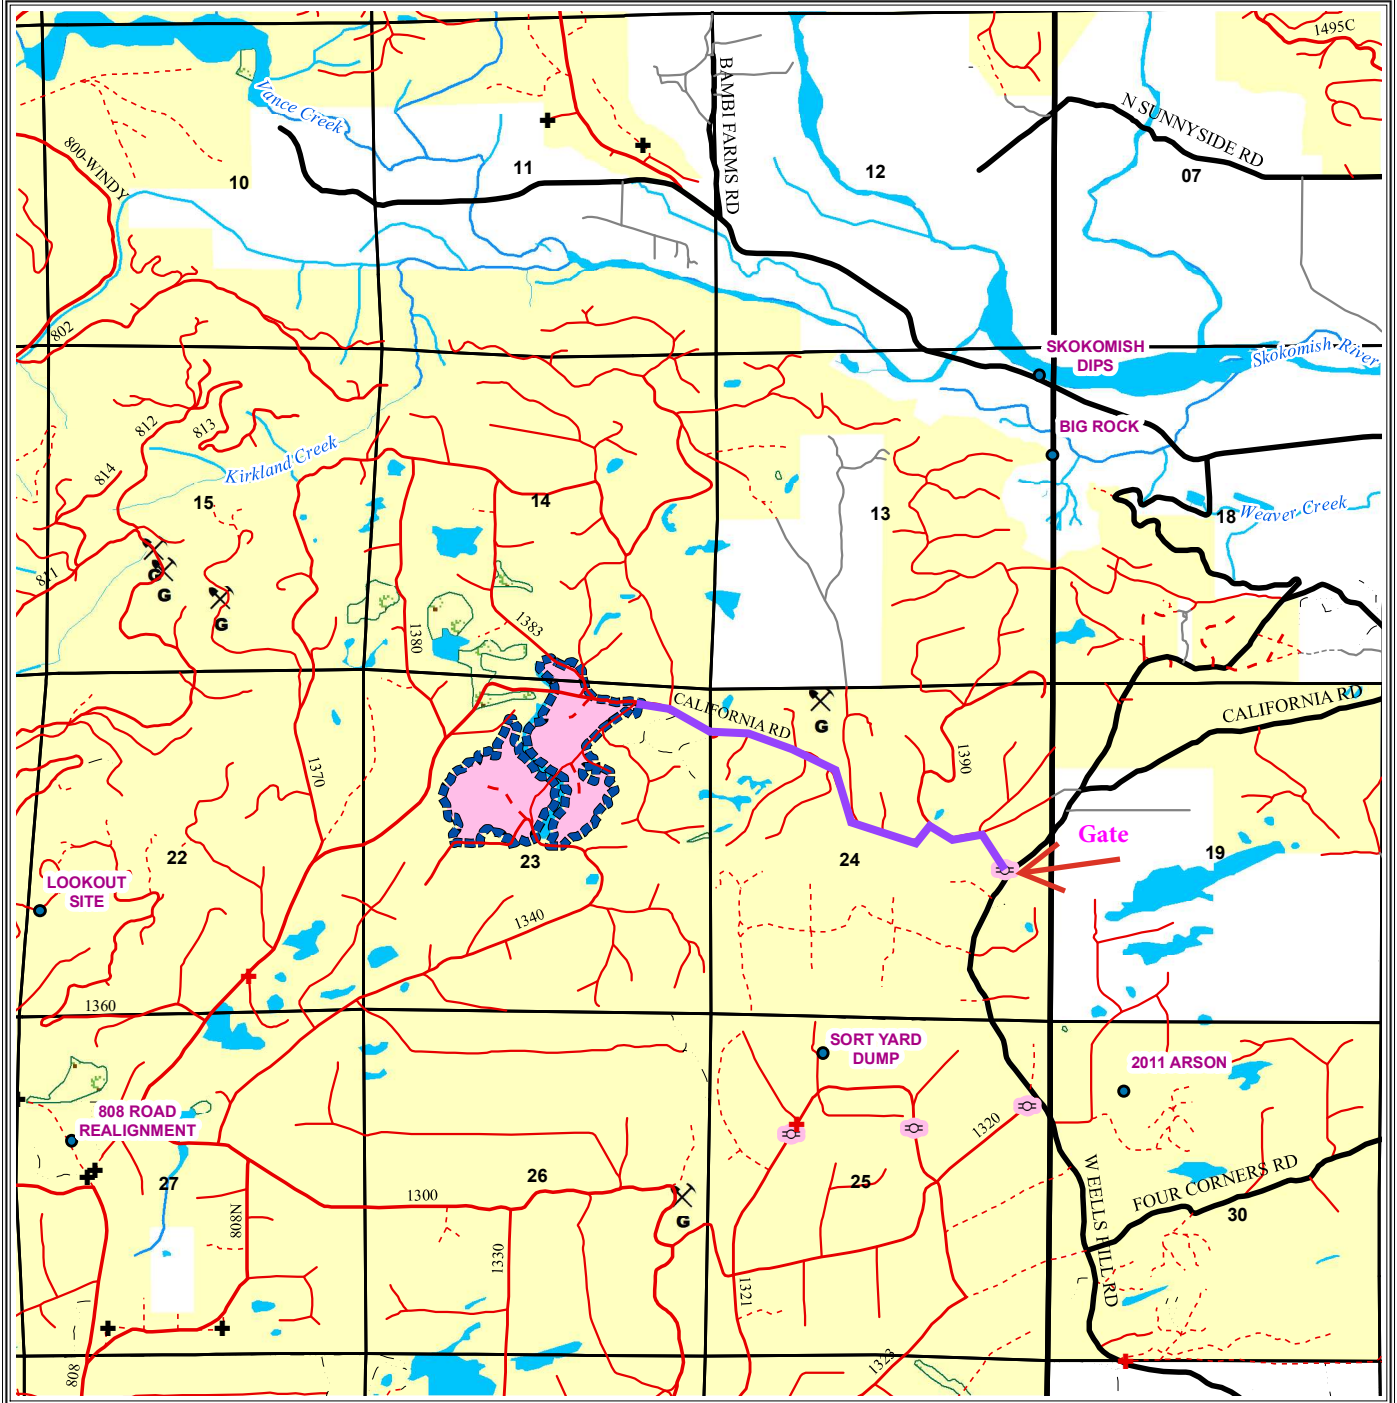

VICINITY MAP FOR GREEN DIAMOND RESOURCE COMPANY NN295 HARVEST UNIT

N.W. TIMBERLANDS DIVISION
215 NORTH 3RD. ST.
SHELTON, WA. 98584
Phone: 1-360-426-3381

Located within portions of
Sections 14 & 23, T21N-R05W, W.M.
Mason County, State of Washington

Harvest Unit Notes

LEGEND

- HARVEST UNIT BOUNDARY
- COUNTY LINE
- ACCESS CONTROL GATE
- ROAD BLOCKAGE
- MONUMENTED CORNER
- GRAVEL / ROCK PIT