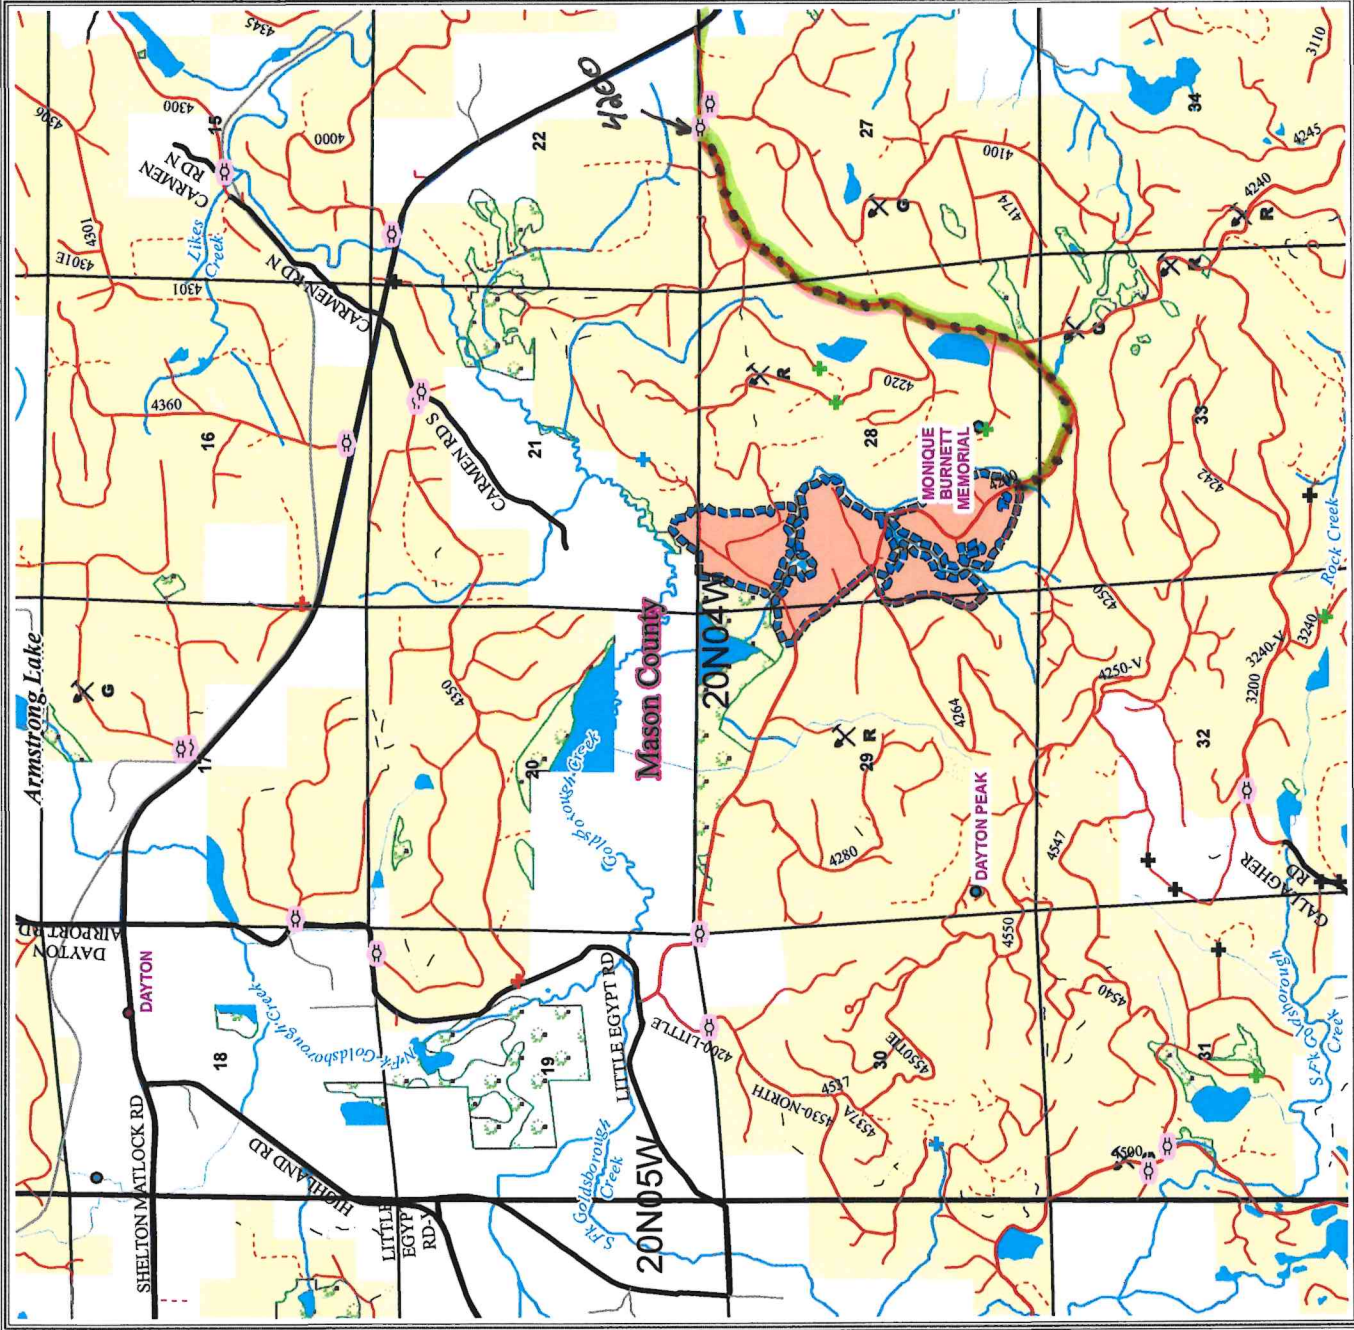

GREEN DIAMOND
Resource Company
N.W. TIMBERLANDS DIVISION
215 NORTH 3RD. ST.
SHELTON, WA. 98584
Phone: 1-360-426-3381

VICINITY MAP CL014 HARVEST UNIT

Located within portions of
Sections 21, 28, & 27, T20N-R04W, W.M.
Mason County, State of Washington

Harvest Unit Notes

LEGEND

- HARVEST UNIT BOUNDARY
- COUNTY LINE
- ACCESS CONTROL GATE
- ROAD BLOCKAGE
- MONUMENTED CORNER
- GRAVEL / ROCK PIT

SCALE: 1"=3000'