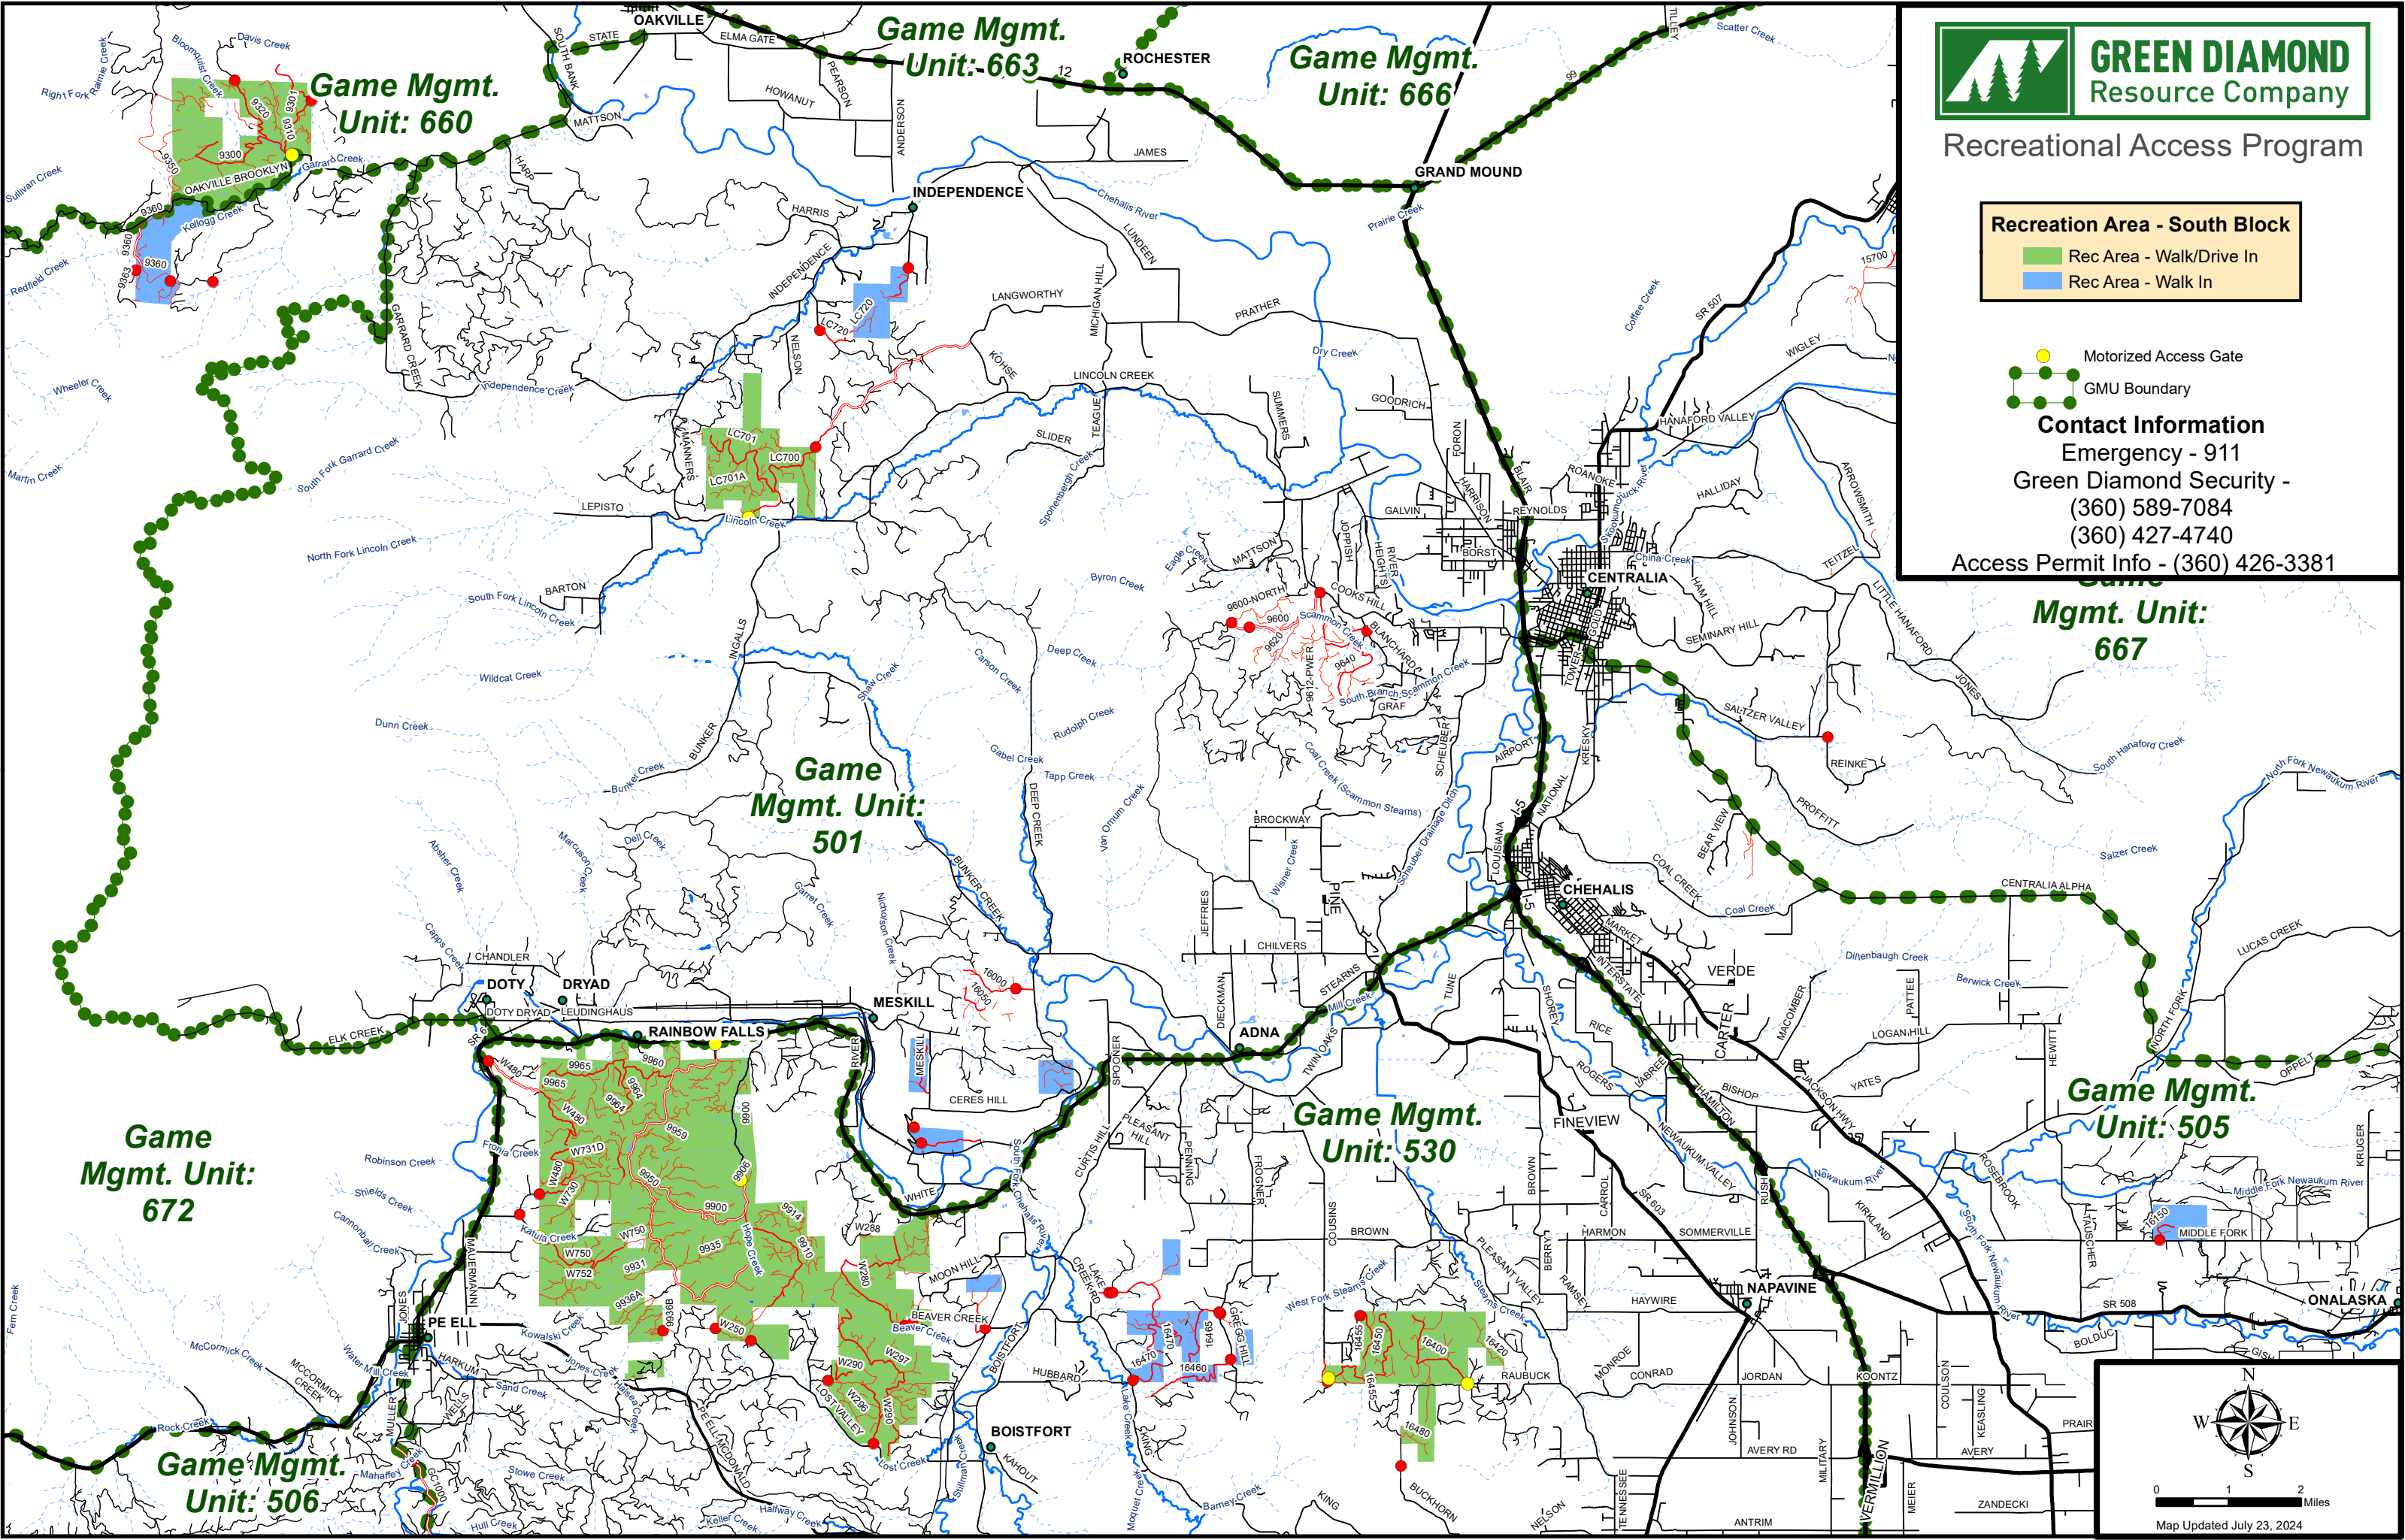

Recreational Access Program

Recreation Area - South Block

- Rec Area - Walk/Drive In
- Rec Area - Walk In

- Motorized Access Gate
- GMU Boundary

Contact Information

Emergency - 911

Green Diamond Security -

(360) 589-7084

(360) 427-4740

Access Permit Info - (360) 426-3381

Game Mgmt. Unit: 667

Game Mgmt. Unit: 505

Game Mgmt. Unit: 530

Game Mgmt. Unit: 501

Game Mgmt. Unit: 530

Game Mgmt. Unit: 672

Game Mgmt. Unit: 506

Map Updated July 23, 2024